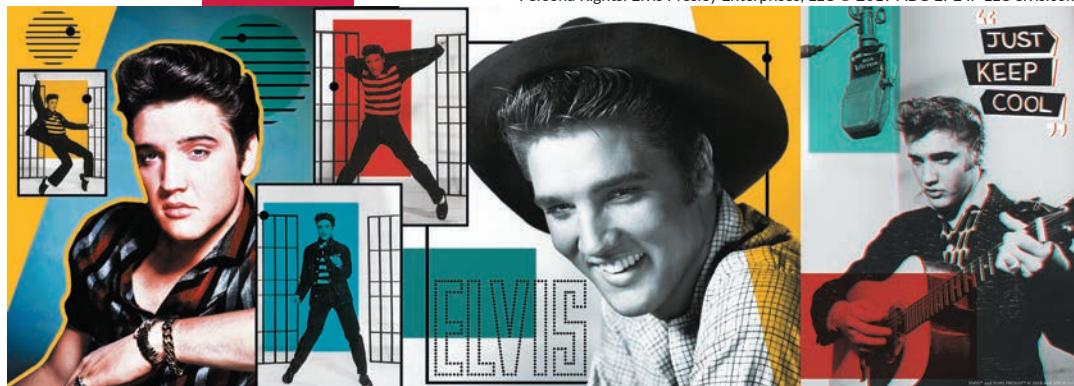

Elvis Presley - kolaž
Elvis Presley - collage
Элвис Пресли - коллаж

Only Bulgaria, Croatia, Czech Republic, Estonia, Hungary,
Latvia, Lithuania, Poland, Romania, Slovakia and Slovenia